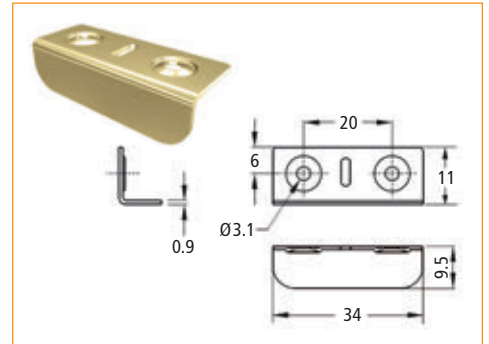

## Removable Core System Accessories

Item Number	Description
31211 52 243	Key Blank

Opens every core.

Item Number	Description
31411 13 242	M1 Master Key

Removes each core from every housing.

Item Number	Description
31511 25 781	M1 Core Removal Key

Item Number	Description
33991 12 035	Plastic Dummy Core

## Strike Plates

Item Number	Description
33431 46 008	Strike Plate

Item Number	Description
33411 04 760	Offset Strike Plate

Item Number	Description
33431 03 009	L-Type Strike Plate

Item Number	Description
33431 46 010	Offset Strike Plate