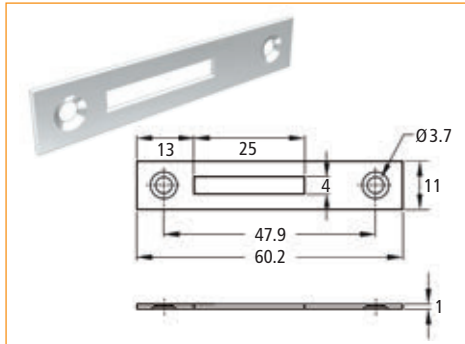

## Removable Core System Accessories

Item Number	Description
31211 52 243	Key Blank

Opens every core.

Item Number	Description
31411 13 242	M1 Master Key

Removes each core from every housing.

Item Number	Description
31511 25 781	M1 Core Removal Key

Item Number	Description
33991 12 035	Plastic Dummy Core

## Strike Plates

Item Number	Description
33431 46 008	Strike Plate

Item Number	Description
33411 04 760	Offset Strike Plate

Item Number	Description
33431 03 009	L-Type Strike Plate

Item Number	Description
33431 46 010	Offset Strike Plate