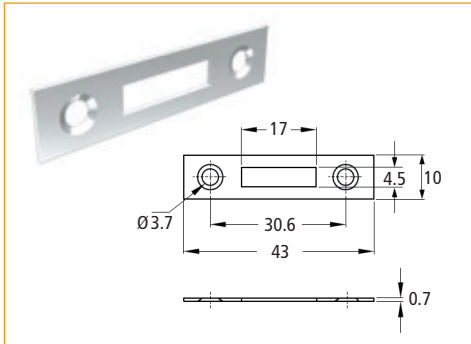

## Removable Core System Accessories

Item Number	Description
31211 52 243	Key Blank

Opens every core.

Item Number	Description
31411 13 242	M1 Master Key

Removes each core from every housing.

Item Number	Description
31511 25 781	M1 Core Removal Key

Item Number	Description
33991 12 035	Plastic Dummy Core

## Strike Plates

Item Number	Description
33431 46 008	Strike Plate

Item Number	Description
33411 04 760	Offset Strike Plate

Item Number	Description
33431 03 009	L-Type Strike Plate

Item Number	Description
33431 46 010	Offset Strike Plate