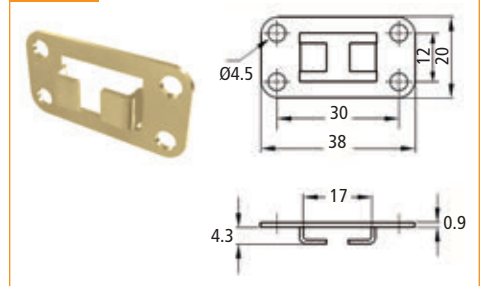

Features

- » Zinc alloy diecast
- » Front mounted
- » Key is removable in locked & unlocked positions
- » Diameter: 3/4" (19 mm)
- » Finish: nickel
- » Packaging: 50 pieces/box
- » Core with keys sold separately – Page 60
- » Aluminum bar – 23-5/8" (600 mm) included
  - 49-7/32" (1250 mm) is available
- » Optional locking bolt extension available

Set includes

- 1 Lock housing
- 1 Bezel
- 1 Aluminum bar 23-5/8" (600 mm)
- 3 Set screws
- 3 Locking bolts
- 2 Bar guides
- 3 Drawer mounting brackets

| Item Number  | Description          |
|--------------|----------------------|
| 32141 52 088 | Side Mount Gang Lock |

Dimensions

Locking Bolt

Drawer Mounting Bracket

Screw

Bar Guide

Bezel

FOR OPTIONAL ITEMS SEE ACCESSORIES PAGES AT END OF LOCK SECTION