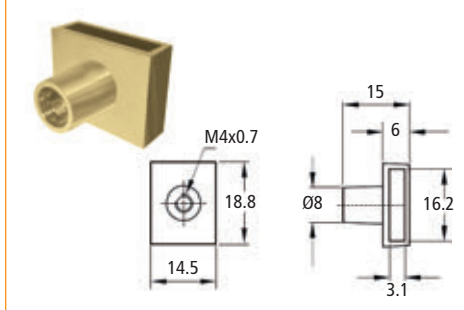

Features

- » Zinc alloy diecast
- » Front mounted
- » Key is removable in locked & unlocked positions
- » Diameter: 3/4" (19 mm)
- » Finish: nickel
- » Packaging: 50 pieces/box
- » Core with keys sold separately – Page 60
- » Aluminum bar – 23-5/8" (600 mm) included
  - 49-7/32" (1250 mm) is available
- » Optional locking bolt extension available

Set includes

- 1 Lock housing
- 1 Bezel
- 1 Aluminum bar 23-5/8" (600 mm)
- 3 Set screws
- 3 Locking bolts
- 2 Bar guides
- 3 Drawer mounting brackets

| Item Number  | Description          |
|--------------|----------------------|
| 32141 52 088 | Side Mount Gang Lock |

Dimensions

Locking Bolt

Drawer Mounting Bracket

Screw

Bar Guide

Bezel

FOR OPTIONAL ITEMS SEE ACCESSORIES PAGES AT END OF LOCK SECTION