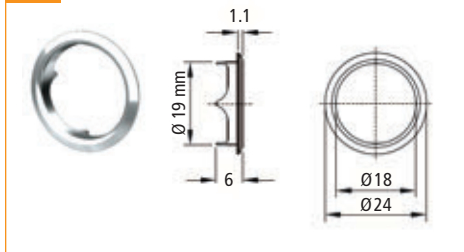

Features

- » Zinc alloy diecast
- » Front mounted
- » Key is removable in locked & unlocked positions
- » Diameter: 3/4" (19 mm)
- » Finish: nickel
- » Packaging: 50 pieces/box
- » Core with keys sold separately – Page 60
- » Aluminum bar – 23-5/8" (600 mm) included
  - 49-7/32" (1250 mm) is available
- » Optional locking bolt extension available

Set includes

- 1 Lock housing
- 1 Bezel
- 1 Aluminum bar 23-5/8" (600 mm)
- 3 Set screws
- 3 Locking bolts
- 2 Bar guides
- 3 Drawer mounting brackets

| Item Number  | Description          |
|--------------|----------------------|
| 32141 52 088 | Side Mount Gang Lock |

Dimensions

Locking Bolt

Drawer Mounting Bracket

Screw

Bar Guide

Bezel

FOR OPTIONAL ITEMS SEE ACCESSORIES PAGES AT END OF LOCK SECTION