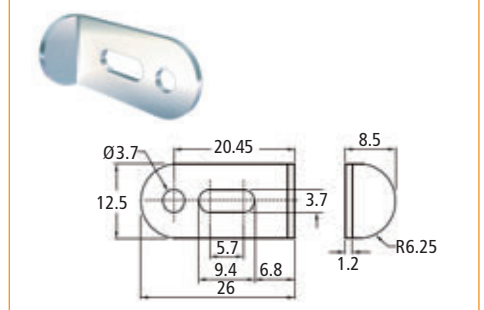

Features

- » Zinc alloy diecast
- » Front mounted
- » Key is removable in locked & unlocked positions
- » Diameter: 3/4" (19 mm)
- » Finish: nickel
- » Packaging: 50 pieces/box
- » Core with keys sold separately – Page 60
- » Aluminum bar – 23-5/8" (600 mm) included
  - 49-7/32" (1250 mm) is available
- » Optional locking bolt extension available

Set includes

- 1 Lock housing
- 1 Bezel
- 1 Aluminum bar 23-5/8" (600 mm)
- 3 Set screws
- 3 Locking bolts
- 2 Bar guides
- 3 Drawer mounting brackets

| Item Number  | Description          |
|--------------|----------------------|
| 32141 52 088 | Side Mount Gang Lock |

Dimensions

Locking Bolt

Drawer Mounting Bracket

Screw

Bar Guide

Bezel

FOR OPTIONAL ITEMS SEE ACCESSORIES PAGES AT END OF LOCK SECTION