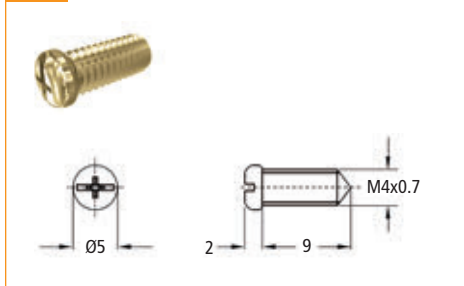

Features

- » Zinc alloy diecast
- » Front mounted
- » Key is removable in locked & unlocked positions
- » Diameter: 3/4" (19 mm)
- » Finish: nickel
- » Packaging: 50 pieces/box
- » Core with keys sold separately – Page 60
- » Aluminum bar – 23-5/8" (600 mm) included
  - 49-7/32" (1250 mm) is available
- » Optional locking bolt extension available

Set includes

- 1 Lock housing
- 1 Bezel
- 1 Aluminum bar 23-5/8" (600 mm)
- 3 Set screws
- 3 Locking bolts
- 2 Bar guides
- 3 Drawer mounting brackets

| Item Number  | Description          |
|--------------|----------------------|
| 32141 52 088 | Side Mount Gang Lock |

Dimensions

Locking Bolt

Drawer Mounting Bracket

Screw

Bar Guide

Bezel

FOR OPTIONAL ITEMS SEE ACCESSORIES PAGES AT END OF LOCK SECTION