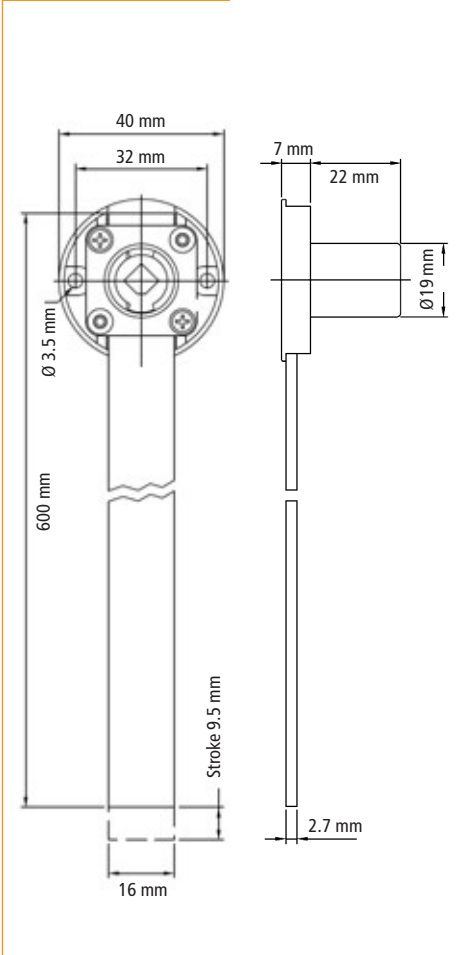

Features

- » Zinc alloy diecast
- » Front mounted
- » Key is removable in locked & unlocked positions
- » Diameter: 3/4" (19 mm)
- » Finish: nickel
- » Packaging: 50 pieces/box
- » Core with keys sold separately – Page 60
- » Aluminum bar – 23-5/8" (600 mm) included
  - 49-7/32" (1250 mm) is available
- » Optional locking bolt extension available

Set includes

- 1 Lock housing
- 1 Bezel
- 1 Aluminum bar 23-5/8" (600 mm)
- 3 Set screws
- 3 Locking bolts
- 2 Bar guides
- 3 Drawer mounting brackets

| Item Number  | Description          |
|--------------|----------------------|
| 32141 52 088 | Side Mount Gang Lock |

Dimensions

Locking Bolt

Drawer Mounting Bracket

Screw

Bar Guide

Bezel

FOR OPTIONAL ITEMS SEE ACCESSORIES PAGES AT END OF LOCK SECTION