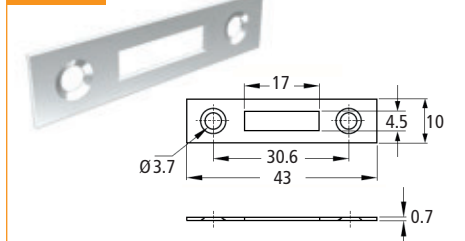

Strike Plate