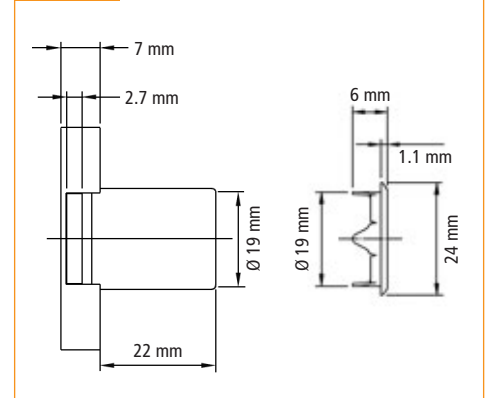

### Drill Hole and application

### Dimensions

### Features

- ▶ Zinc alloy diecast
- ▶ Click action mechanism
- ▶ Key is removable in locked & unlocked positions
- ▶ Diameter: 3/4" (19 mm)
- ▶ Barrel length: 7/8" (22 mm)
- ▶ Packaging: 25 pieces/box
- ▶ Core with keys sold separately – Page 60