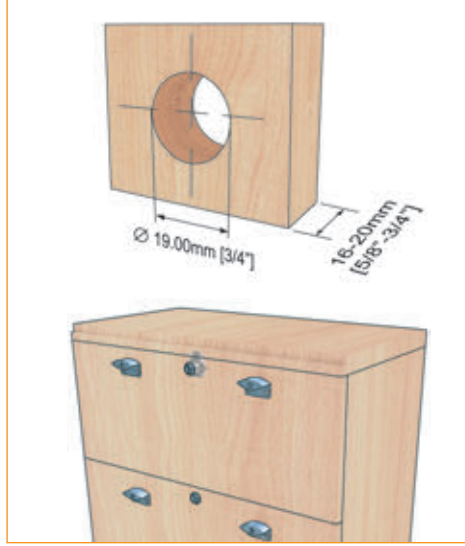

Drill Hole and application