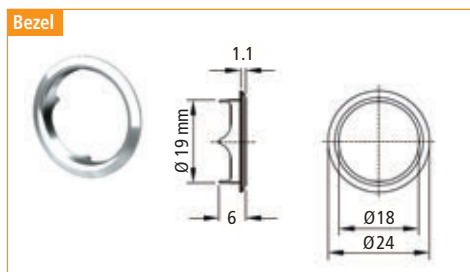

Features

- Zinc alloy diecast
- Click action mechanism
- Key is removable in locked & unlocked positions
- Diameter: 3/4" (19 mm)
- Barrel length: 7/8" (22 mm)
- Packaging: 25 pieces/box
- Core with keys sold separately – Page 60

Set includes	Item Number	Finish
1 Lock housing	30231 58 018	Black
1 Bezel	30231 57 016	Brass
1 Strike plate	30231 52 012	Nickel