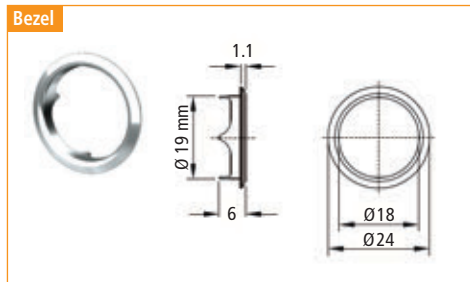

Cyber Lock

CLA 608

Features

- Zinc alloy diecast
- Click action mechanism
- Key is removable in locked & unlocked positions
- Diameter: 3/4" (19 mm)
- Barrel length: 7/8" (22 mm)
- Packaging: 25 pieces/box
- Core with keys sold separately – Page 60

Set includes	Item Number	Finish
1 Lock housing	30131 58 011	Black
1 Bezel	30131 57 010	Brass
1 Strike plate	30131 52 008	Nickel