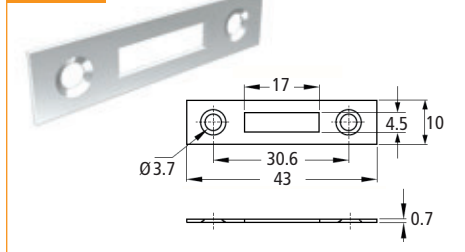

Strike Plate