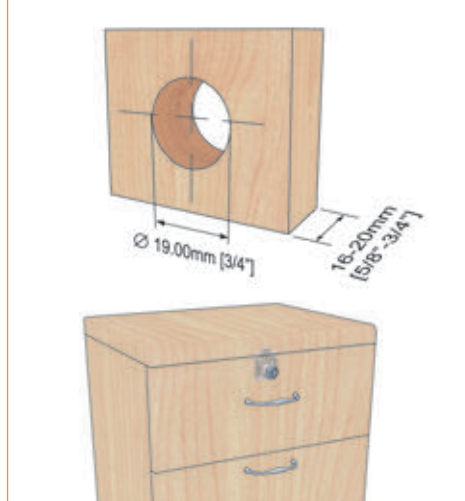

Drill hole and application