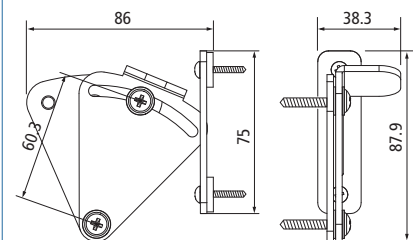

### Dimensions

### Features

- ▶ Overall dimensions:  
13-3/8" x 15/16" x 13/16"  
(340 mm x 24 mm x 21 mm)
- ▶ Max. load of 176 lbs. (80 kg)
- ▶ Screws and Allen key included

Item Number	Material/Finish
77253 51 100	Matte Black
77253 56 109	Stainless Steel