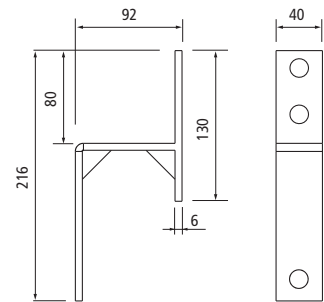

### Dimensions

### Features

- ▶ Overall dimensions:  
13-3/8" x 15/16" x 13/16"  
(340 mm x 24 mm x 21 mm)
- ▶ Max. load of 176 lbs. (80 kg)
- ▶ Screws and Allen key included

Item Number	Material/Finish
77253 51 100	Matte Black
77253 56 109	Stainless Steel